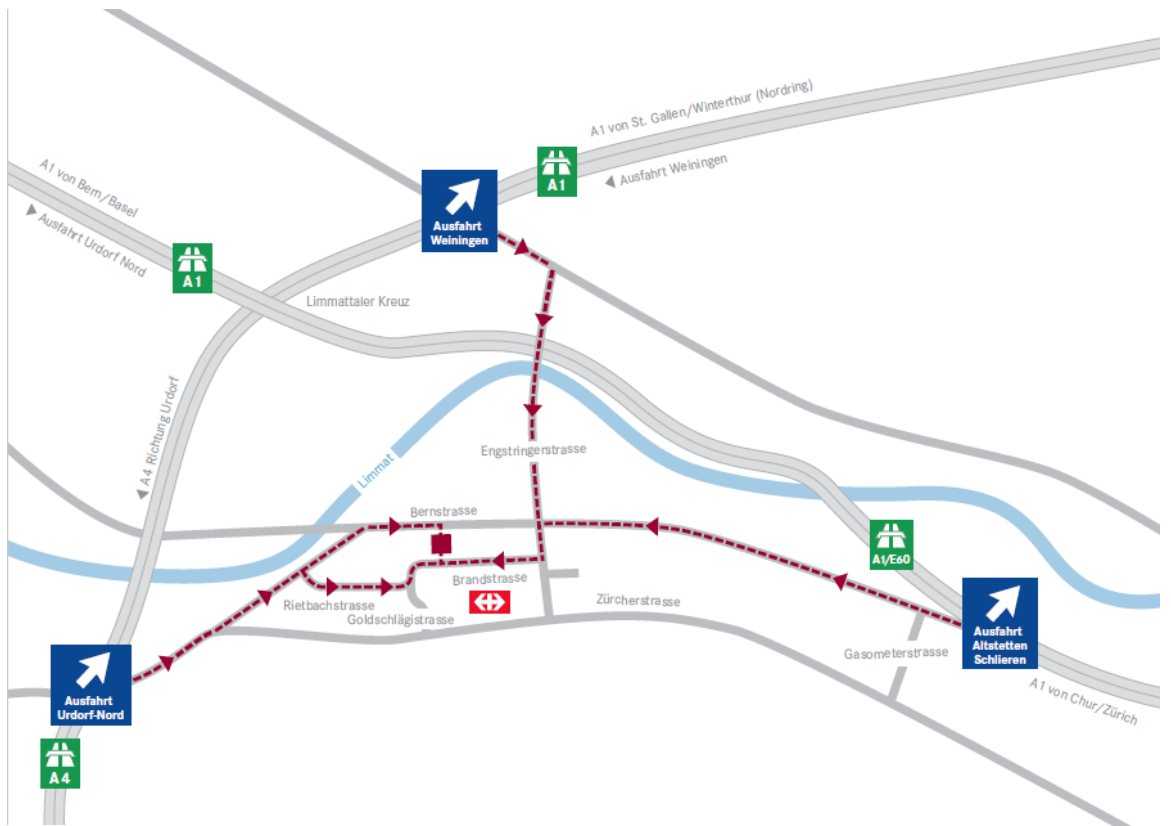

B = Besucherparkplätze