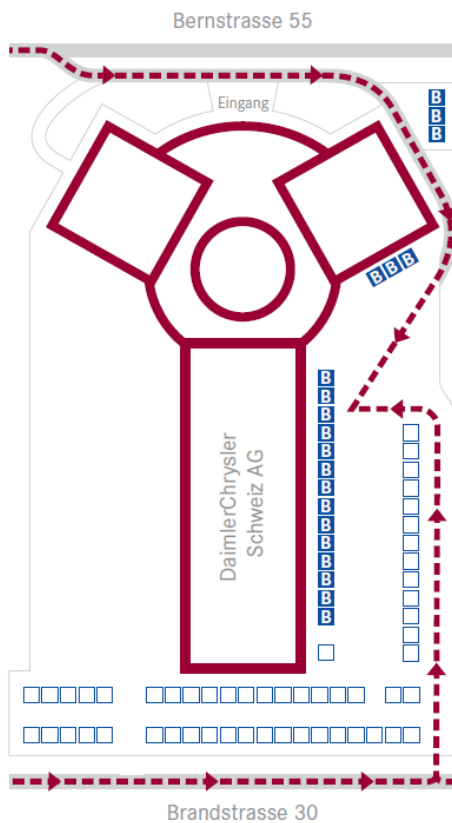

B = Besucherparkplätze